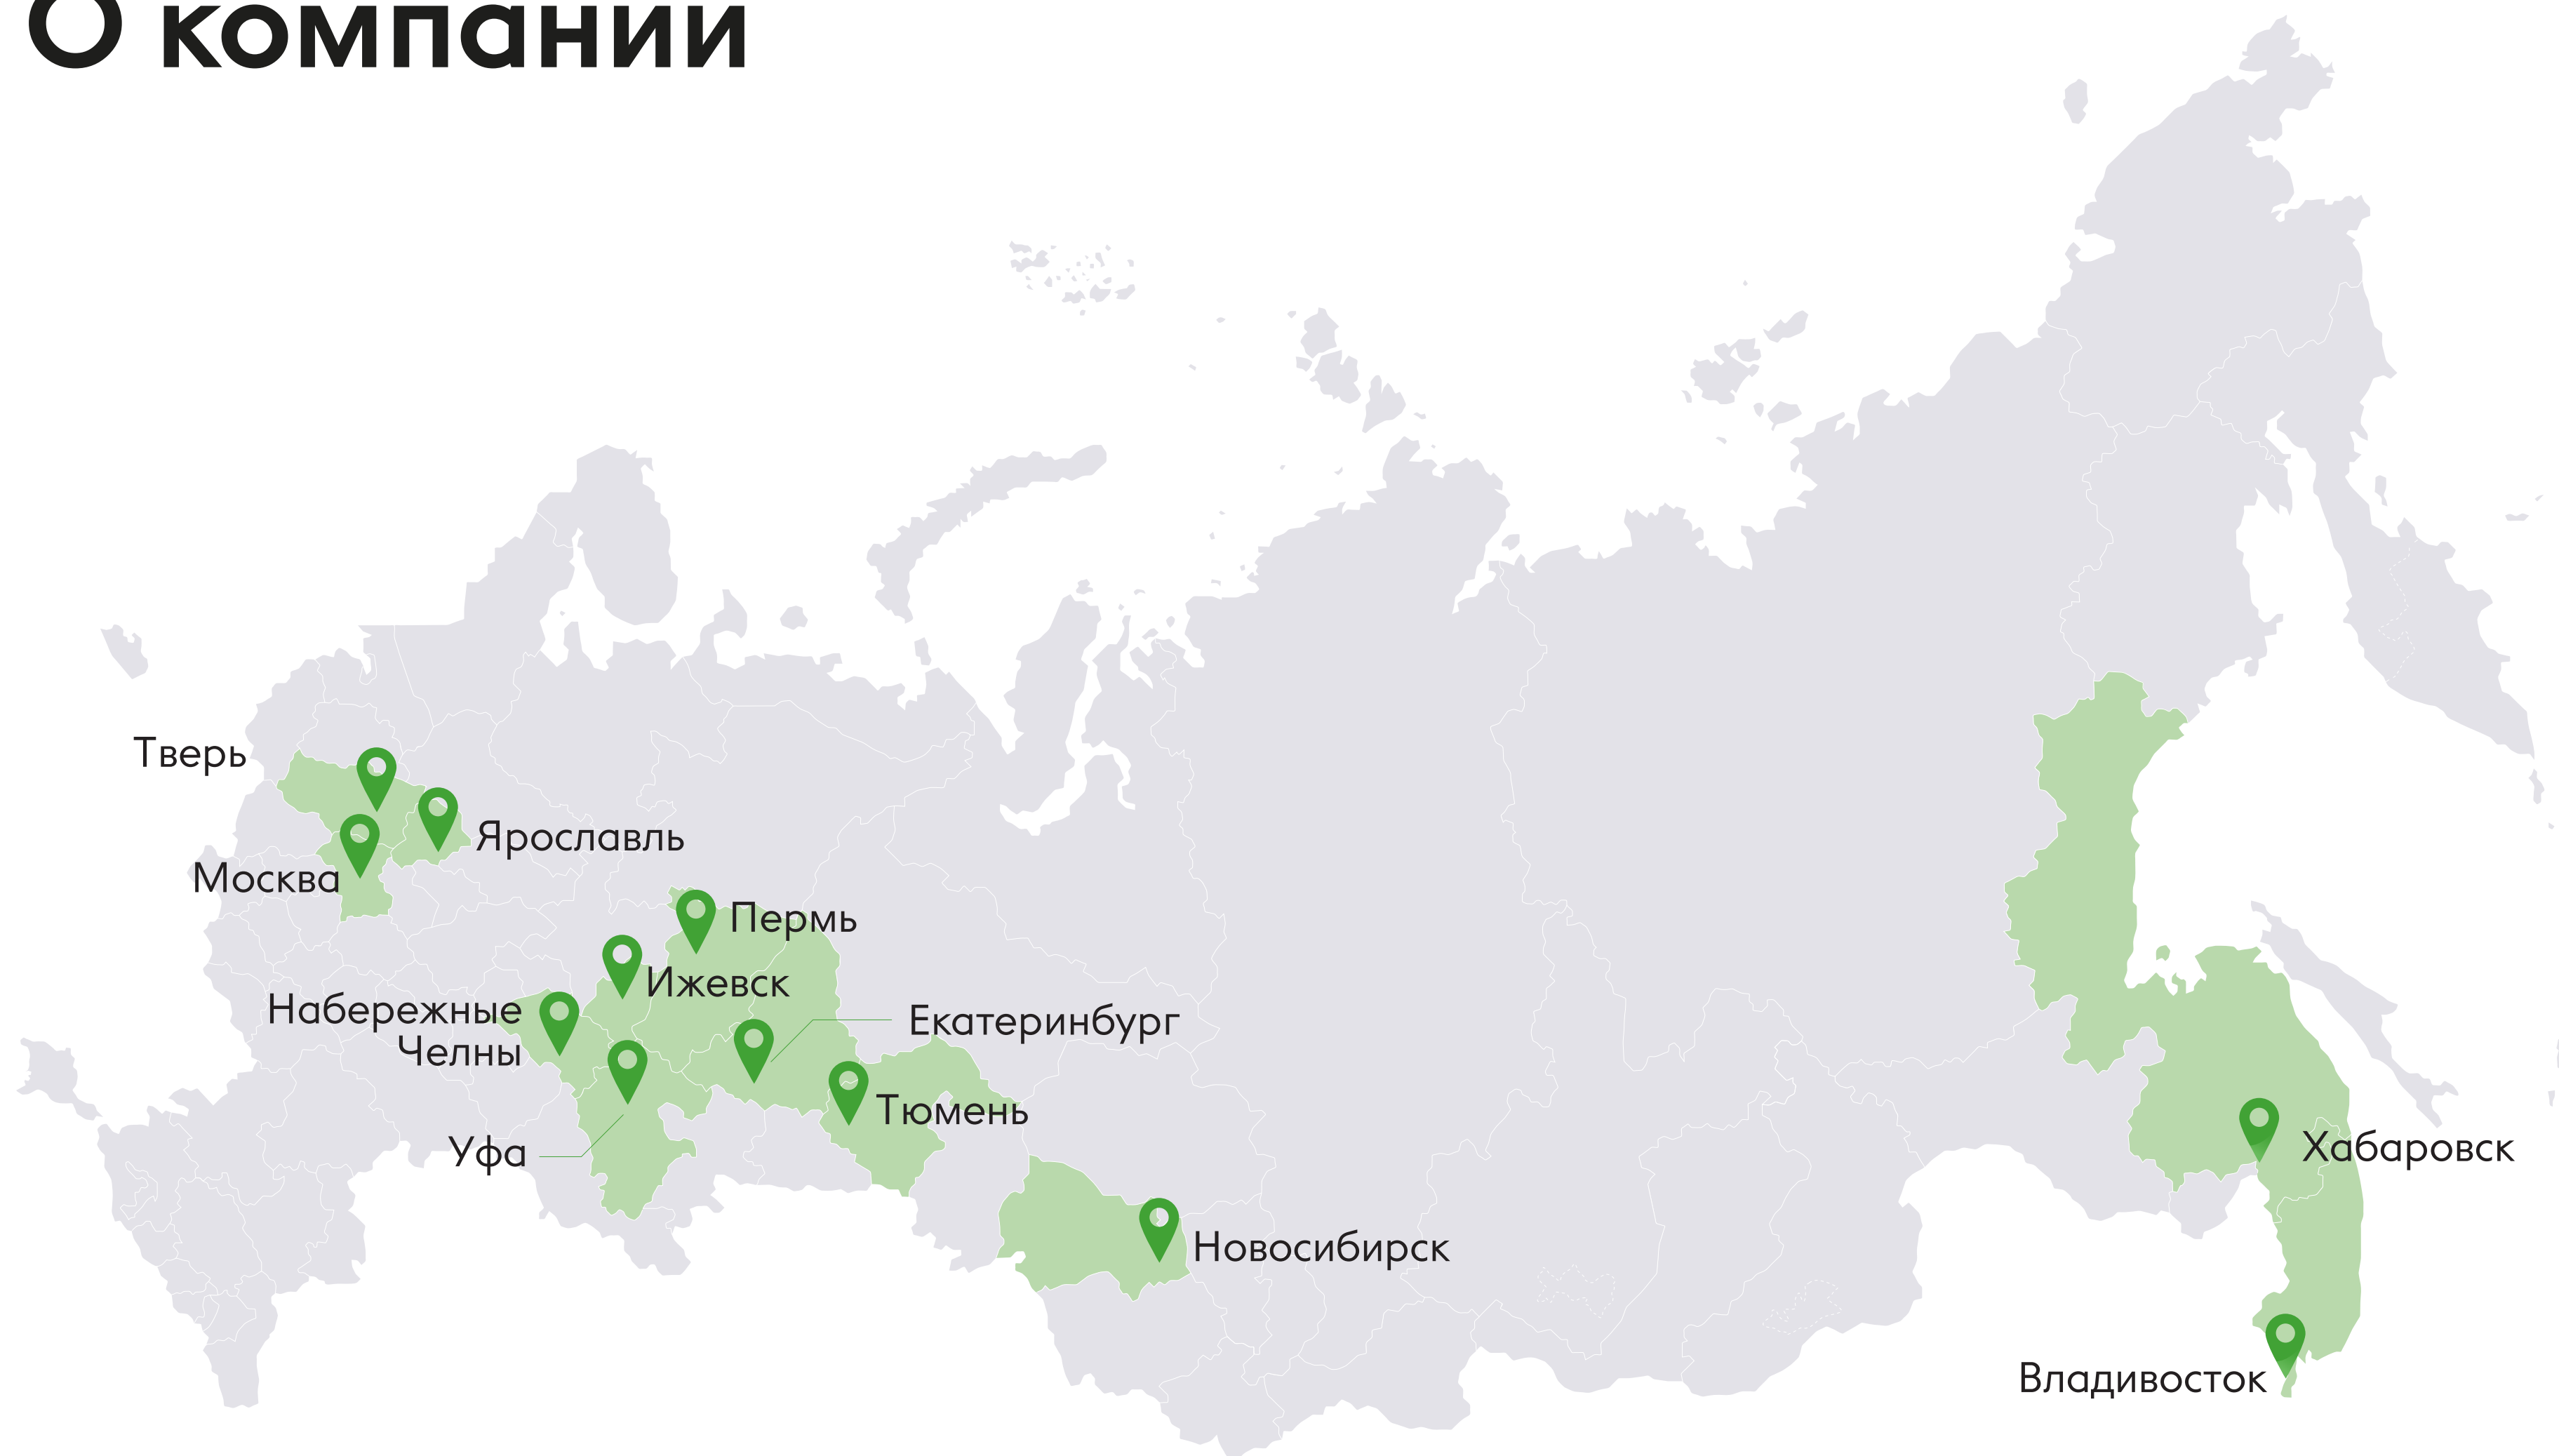

О КОМПАНИИ

24 года

на рынке
недвижимости

более 1 млн м²

жилья введено
в эксплуатацию

47 000

жителей живут
в наших домах

12

регионов

855 000 м²

в стадии реализации

ТАЛАН